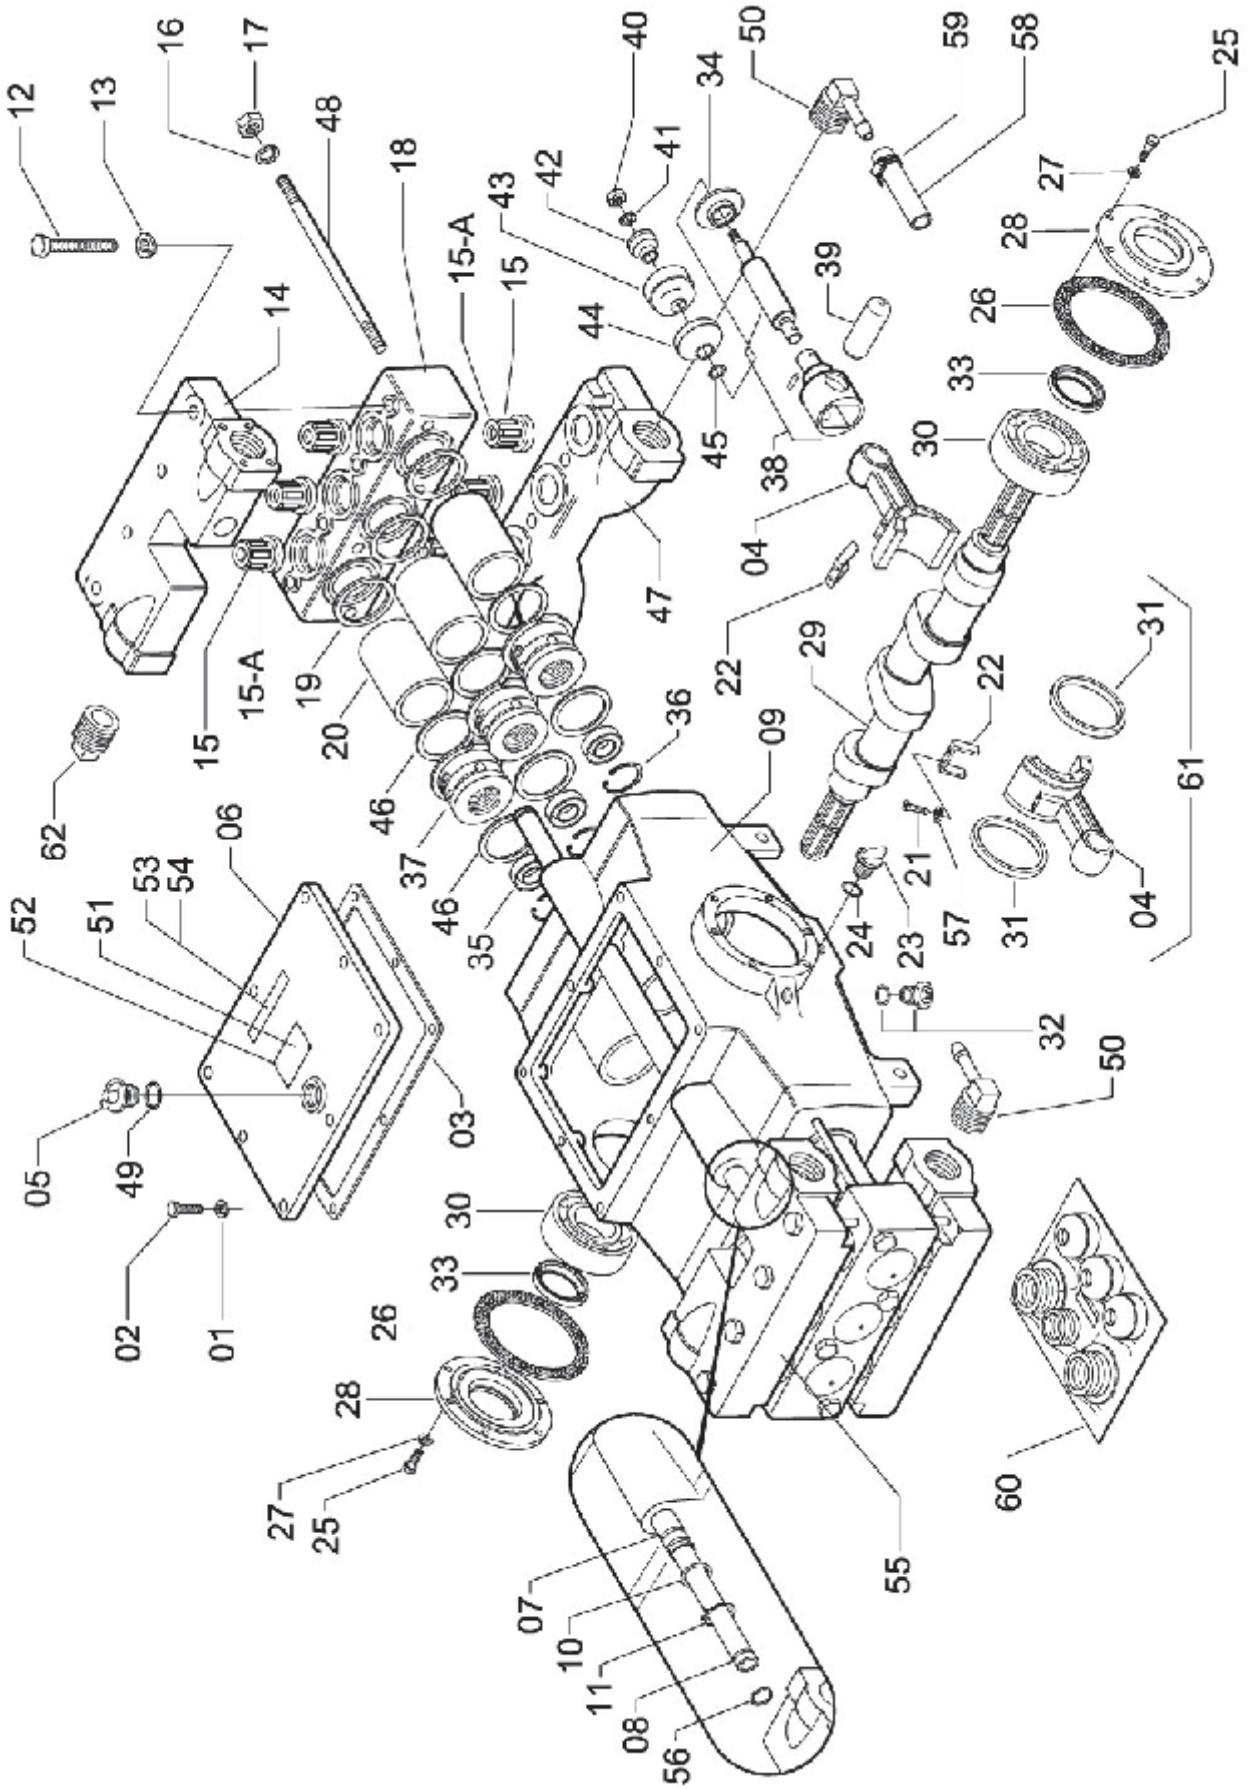

CHEMICAL PUMP

CHEMICAL PUMP

Continuation

Item	CODE	DESCRIPTION	Qty.	Item	CODE	DESCRIPTION	Qty.
00	749572	Pump JP-300-A	1	56	106955	O-ring OR1-120	2
01	519736	Lock washer 8	8	57	520700	Lock washer M4	12
02	810705	Bolt M-8 x 30 x 1,25	8	58	834218	Hose 5/16" x 530 (meter supply)	m
03	448811	Packing 240 x 292 x 1,59	1	59	812404	Clamp 12-16	2
04	555011	Connecting rod	6	60	752253	Repair kit for pump JP-300	1
05	328542	Plug ø 3/4" BSP	1	61	752600	Connecting rod assembly	3
06	448381	Pump cover	1	62	427948	Plug ø 1.1/2" BSP	3
07	448332	Protective tube	1				
08	448365	Union tube	1				
09	448472	Pump JP-300 body	1				
10	731521	O-ring OR1 - 124	2				
11	203067	Snap ring for shaft ø 35	2				
12	429258	Screw ø 1/2" - 13 UNC x 3" - stainless steel	16				
13	908582	Lock washer 1/2"	16				
14	448803	Valves cover	1				
15	322990	Valve	12				
15A	323014	Valve packing	12				
16	011775	Lock washer 5/8"	8				
17	916734	Hex. nut 5/8" - 11 UNC	8				
18	322735	Pump head	2				
19	322875	Seal washer	6				
20	322925	Sleeve (alumina)	6				
21	100198	Screw M-4 x 10 x 0.7	12				
22	448340	Retainer fork	6				
23	520775	Drain plug 1/4" BSP	1				
24	325290	O-ring OR1-112	1				
25	810713	Screw M8 x 1.25	12				
26	322883	Packing 110 x 145 x 0.4	2				
27	519736	Lock washer 8	12				
28	322610	Bearing flange	2				
29	245282	Crankshaft	1				
30	325506	Bearing 6310	2				
31	448357	Ring ø 100	6				
32	521351	Oil sight 1/2" BSP with packing ring	1				
33	323170	Retainer 01920	2				
34	322842	Scraper ring	6				
35	323188	Retainer 72	6				
36	916775	Snap ring for hole ø 40	6				
37	322826	Sleeve guide	6				
38	322933	Guide with rode	6				
39	322909	Connecting rod shaft	6				
40	324178	Nut ø 1/4" - 20 UNF	6				
41	325076	Flat washer 132 x 258 x 30.4	6				
42	323154	Piston	6				
43	323139	Piston cup	6				
44	323147	Piston cup base	6				
45	120071	O-ring ORI - 015	6				
46	322867	Packing	12				
47	328799	Valves cover (suction)	2				
48	322891	Stud bolt ø 5/8" - 11 UNC x 240 - stainless steel	8				
49	012724	O-ring ORI-119	1				
50	749689	Plug with fitting	2				
51	448795	Identification plate	1				
52	109587	Round head rivet	4				
53	019356	Sticker: "Keep the oil..." (Port.)	1				
54	332247	Sticker: "Keep the oil..." (Eng./Sp.)	1				
55	749580	Valves cover	1				